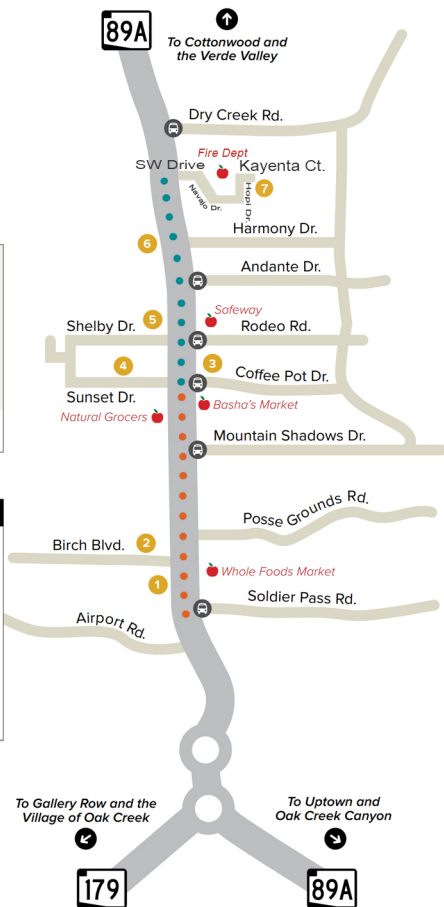

Sedona Gallery Art Walk

West Sedona

- Walking Route A (16 minutes)
- Walking Route B (16 minutes)
-  Verde Lynx Bus Stops

West Sedona

- 1 The Melting Point
- 2 Creative Gateways 
- 3 Gallery Tesla
- 4 Sedona Artists Market
- 5 ALT Gallery 
- 6 Greg Lawson Galleries  *Passion for Place*
- 7 The Object of Desire  *@ A Spa for You*

 Member of the Sedona Gallery Association

Please visit WalkSedona.com for more information, maps and directions.